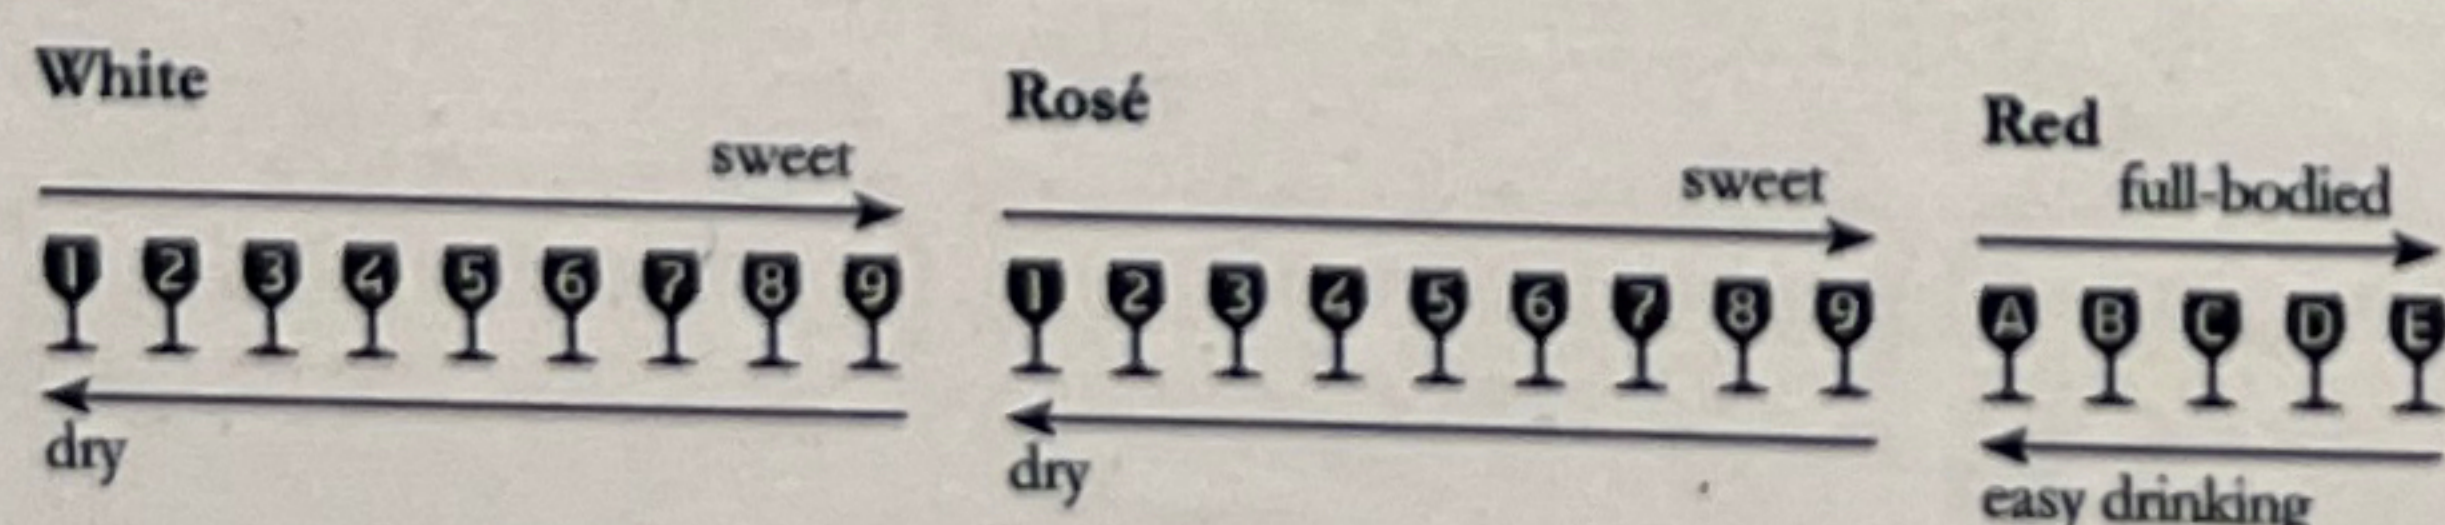

WHITE WINE

Silver Myn Sauvignon Blanc £21.90*
South Africa -
Lots of zippy gooseberry flavours, minerality with a hint of figs on the finish.

Principato Pinot Grigio £21.90*
Italy -
Shows delicate, floral and fruity aromas with a hint of stone fruit. The palate is crisp with citrus characters and a limey and lightly spicy finish.

Honu Sauvignon Blanc £27.90
New Zealand -
This classic Sauvignon Blanc is fresh, crisp and zesty with aromas of citrus and passion fruit, combined with intense flavours of lime and gooseberry.

Blass Chardonnay £21.90
Australia -
Medium bodied with stone and tropical fruits that lead to a creamy smooth finish.

La Font Francaise Picpoul De Pinet £25.00
France -
Beautiful bright colour with green highlights, an intense nose of white fleshed fruit, well balanced and very fresh tasting on the palate.

ROSE WINE

Canyon Road White Zinfandel £21.90*
USA -
This wine is light-bodied with hints of strawberry, cherry, and watermelon flavors and a smooth crisp finish.

Principato Pinot Grigio Blush £21.90*
Italy -
Appealing, lightly aromatic nose with redcurrant and cherry notes. The palate is crisp and incisive with strawberry and white peach fruit characters leading to a fresh and juicy finish.

Wines marked with an * available by the glass

125ml = £4.50

175ml = £6.00

250ml = £7.50

RED WINE

Concha Y Toro Mountain Range Merlot £21.90*
Chile -
This medium-bodied wine is packed with cherry and plum flavours and a hint of spice.

Fairway Shiraz £21.90*
South Africa -
This wine of intense purple colour boasts with spicy and fruity aromas. It offers fresh black pepper, ripe raspberry and cherry, hints of vanilla as well as truffle undertones.

7 Fires Malbec £23.90
Argentina -
Ruby-red wine displaying a fresh and fruity nose, enhanced by hints of plum, black berries and a touch of vanilla; fresh fruit flavours, supported by sweet and round tannins.

Villa Dei Fiori Primitivo £24.90
Italy -
Notes of ripe red berry fruit and liquorice. It is full bodied but with a deliciously fruit finish, warm spices and powerful tannins.

Solar Viejo Rioja Crianza £24.90
Italy -
On the nose, aromas are complex and well structured; red fruits with notes of caramel and vanilla derived from barrel ageing. The palate is balanced and velvety with ripe tannins, creating a fresh, soft, easy drinking wine.

Lodez Pinot Noir £26.90
France -
Bright and ruby colour. A complex intertwining of fruity and savoury aromas and flavours. Wild cherry, raspberries and mulberries mingle.

SPARKLING WINE

Chio Prosecco £26.00
Italy -
Fresh fruity aromas. Citrus and green fruit on the palate. Pleasant finish.

Also available in a 20cl single serve bottle £9.50

Ayala Brut Majeur Champagne £46.00
France -
The nose unveils expressive notes of citrus, florals and white fruits. The style is one of modernity, exemplified by their grower relationships.